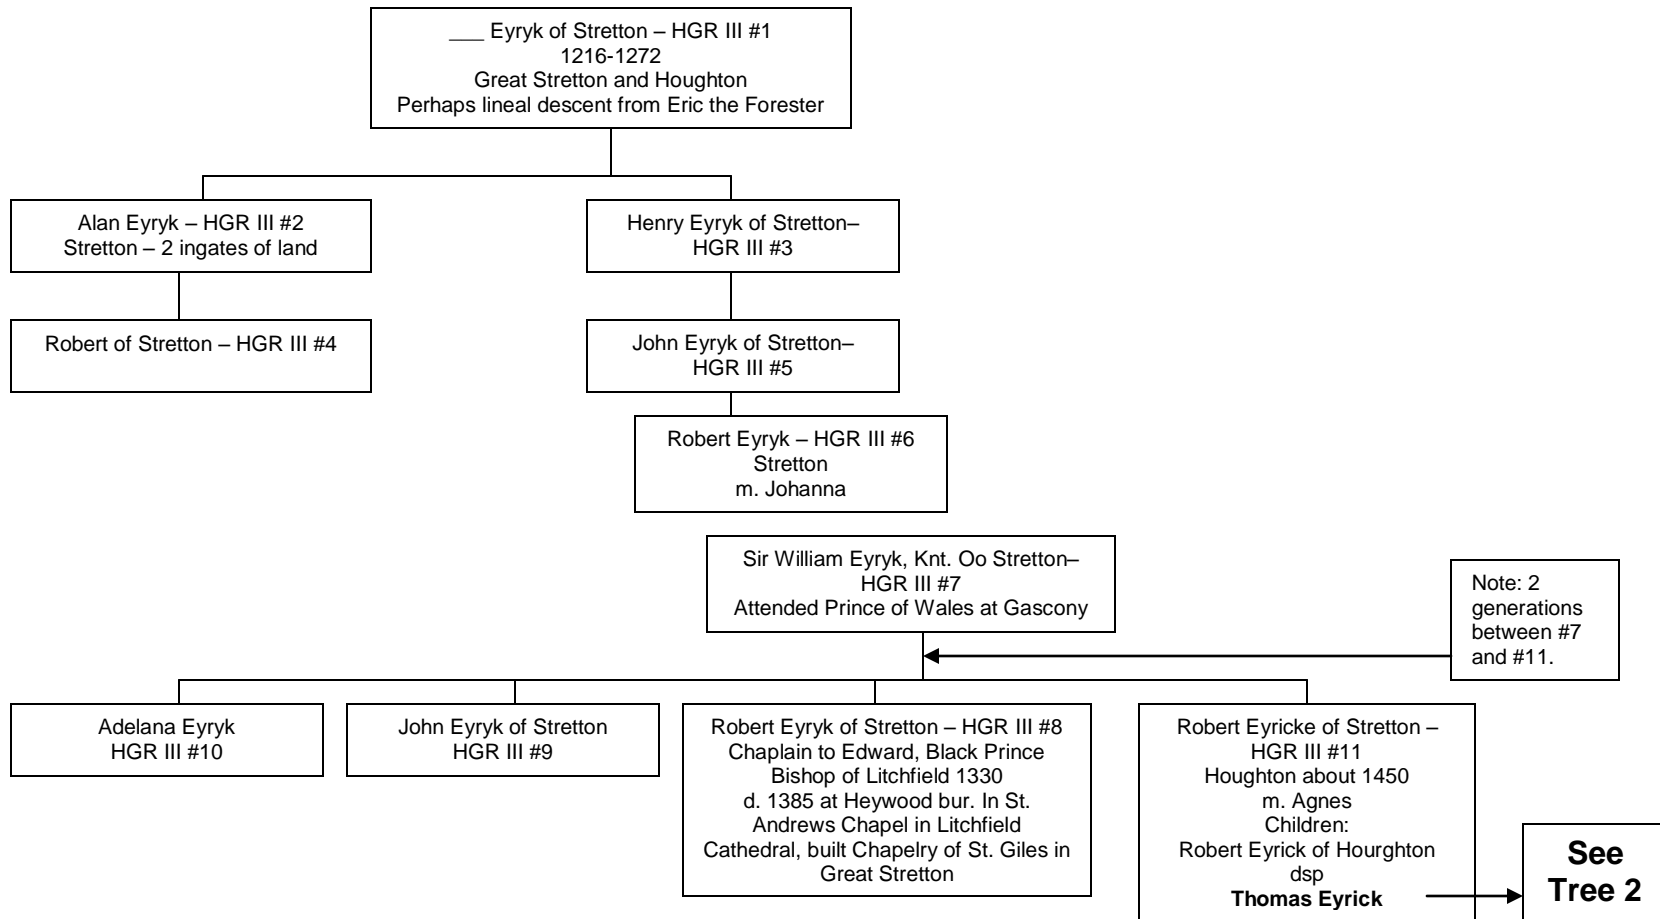

Tree Contents

Timeline of Events with Herrick Family Connections

- Tree 1 Ancient Generations 1216-1518
- Tree 2 Relationship of the Two Henry's – Henry of Beaumanor and Henry, son of Thomas the Weaver
- Tree 3 Nicolas Eyrick Line
- Tree 4 John Eyrick Line
- Tree 5 John Eyrick's Grandchildren and Great-grandchildren
- Tree 6 Nicholas Eyrick's Grandchildren and Great-grandchildren
- Tree 7 Unlinked Herricks – Wigston
- Tree 8 Unlinked Herricks – Houghton
- Tree 9 Miscellaneous Unlinked
- Tree 10 Miscellaneous Unlinked continued
- Tree 11 Unlinked Herricks – London Gardener
- Tree 12 Allied Families – Massie, Leach, Love, Mobbes and Lilley

Tree 1

English Herrick Genealogy

**Ancient Generations
1216-1518**

Tree 2

Tree 3

Nicholas Eyrick - HGR III #14
 b. 1503 d. 1562
Draper -Freeman 1535, Mayor of
Leicester 1552-3

John Eyrick- HGR III
 #17, Tailor, Free 1568
 b. 1547 d. 1587
 m. Elizabeth Freethe