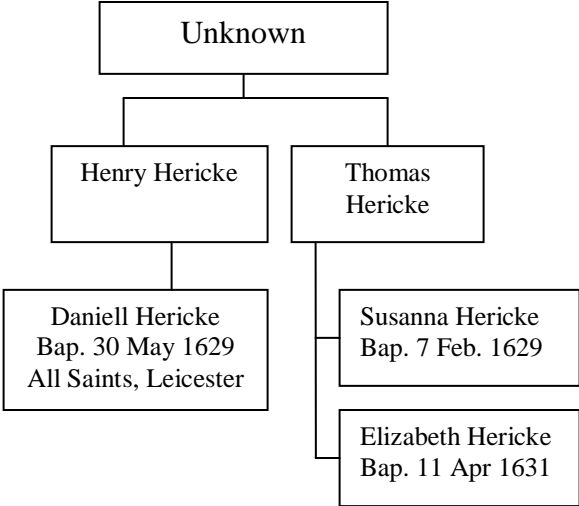

Tree 9
Miscellaneous
Unlinked

Thomas Herick
Skyrbeck, Co., Linc.
Will 10/28/1628
5/4/1587 m. Agnes
Related to Charles of Skyrbeck?
Will: Old mistris Mrs. Barbara
Nevell of Grove, younger mistris
Mrs. Nevell of Boston (wife of
Anthony Nevell, Margery
Adyeal's Peele, dau. Of Eliz.
Peele, Wm. Knight, Wm Woodye,
Thoms Nicholls, Wm Tuckney

John Heyrick

Emine Ericke
b. 28 June 1601
m. Thomas Hardyman
4/29/1627

Henry Heyrick
Clerk
2 suits x, 1650