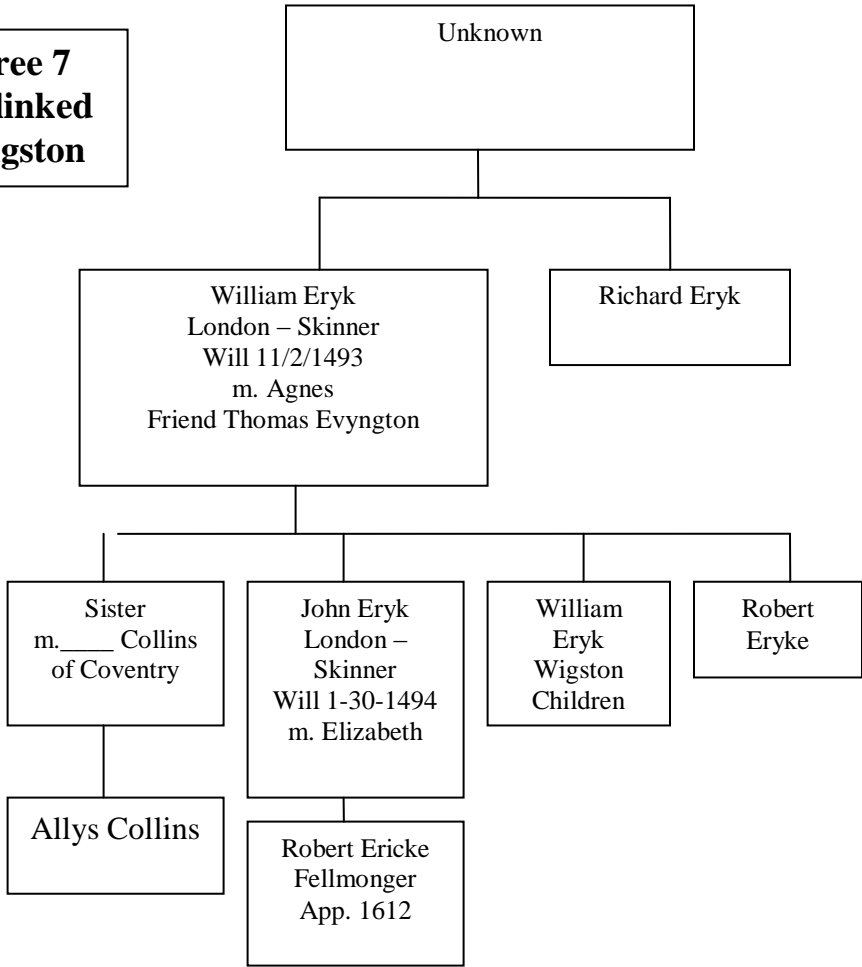

Robert Eyrik – HGR III # ___ 1603
Merchant Tailor, London, m. Jane Gibbon,
children:
Thomas
John
William
George
Friends John Reeve and William Dexter
(will)

Henry Eyrick - m. Alice Mobbes 1622,
(Children: Samuel 1623 St. Nicholas,
Thomas 1626 Belgrave)

Godfrey – m. Elizabeth Love 1624 in
Barrow-on-Soar
Children: Mary, Thomas, William dsp.

George – bap. 2 Apr 1598
Walton on Wolds

Ann – m. Henry Coupson (Corpson)

**Tree 7
Unlinked
Wigston**

Robert Eyricke
the Glover
Member 48 in 1599
St. Mary's register 1605
Chamberlain 1613
Leic. Rep. London Wool Staple 1618