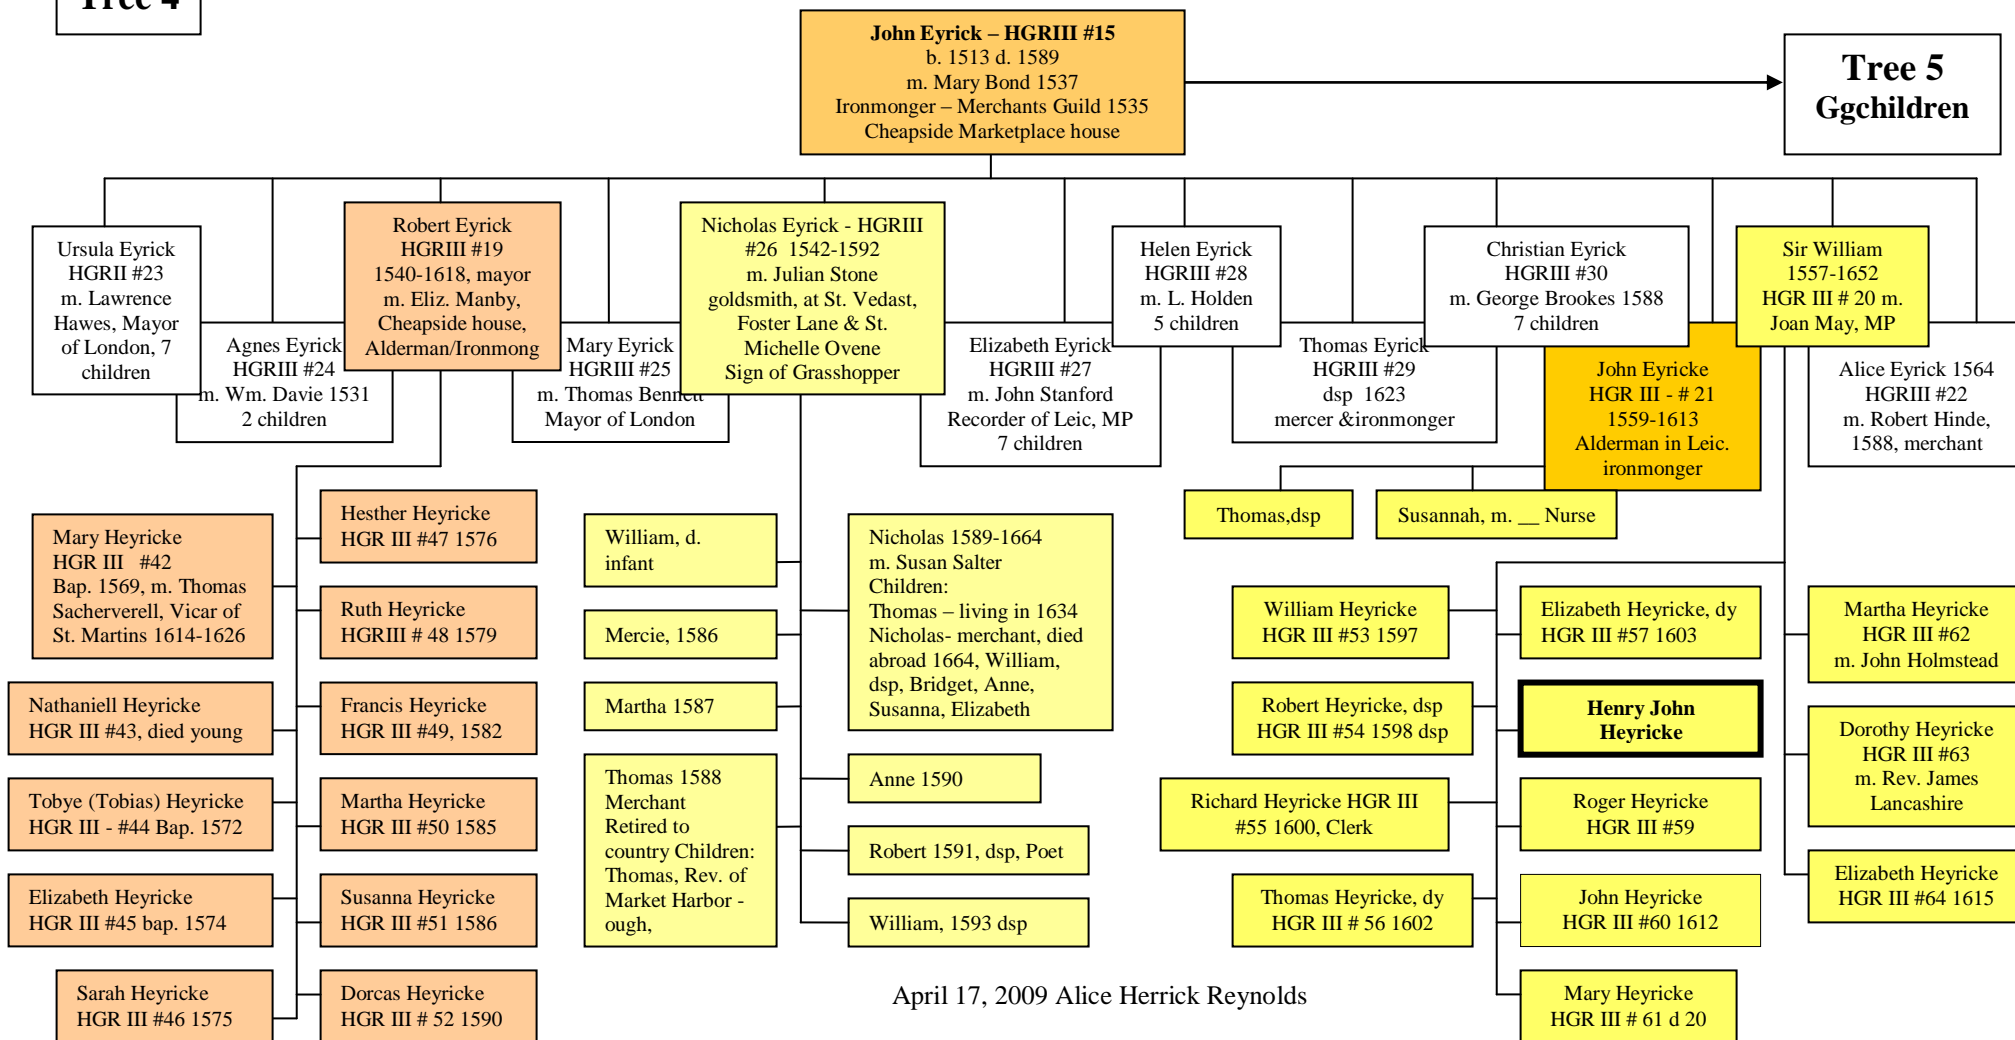

5. Upon our return, Dale reviewed the following resources at the DAR in Washington, D.C.:

- a. Fifty Great migration colonists to New England and their Origins, by John Brooks Threlfall
- b. The Great Migration: immigrants to New England, 1634-1635, Anderson and Sanborn
- c. The Great Migration begins: immigrants to New England, 1620-1633, Robert C. Anderson
- d. Twenty-six great migration colonists to New England and their origins, John B. Trelfall
- e. The Batchelder Genealogy-Leading Non-Conformists , Frederick Pierce
- f. Genealogy of the Peabody family, E.M. Peabody
- g. History of New England: wonder-working Providence of Sion's Savior in New England, Edward Johnson, London 1654
- h. Descendants of Rev. Francis Higginson, Thomas W. Higginson, 1910
- i. Puritan Age and Rule in the Colony of Mass. Bay 1629-1685, Geo. Ellis, 1888, 1970
- j. Every day life in the Mass. Bay Colony, Geo. Francis Dow, 1935
- k. Letters from New England- Mass Bay Colony 1629-1638, Everett Emerson
- l. Romance and Reality of the Puritan Coast, Edmund H. Garrett

Robert Eyick - Merchant Tailor, London, m. Jane
 Gibbon, children: Thomas, John, William, George,
 friends John Reeve and William Dexter (will)

Elizabeth Eyrick

Edward Eyrick

Marye Eyrick

Susannah Eyrick

Henry Eyrick - m. Alice Mobbes 1622,
 (Children: Samuel 1623, Thomas 1626)

Godfrey - m. Elizabeth Love 1624 in
 Barrow-on-Soar - Walton le Wolds church
 Children: Mary, Thomas, William dsp.

George - bap. 2 Apr 1598 Walton le Wolds

Ann - m. Henry Coupson (Corpson)

Tree 4

**Tree 5
Ggchildren**

**Tree 5
Ggchildren**

John Eyrick – HGR III #15
b. 1513 d. 1589
m. Mary Bond 1537
Ironmonger – Merchants Guild

Robert Eyrick
HGR III #19
1540-1618, age 78
m. Eliz. Manby, 11 children,
3x Mayor, ironmonger