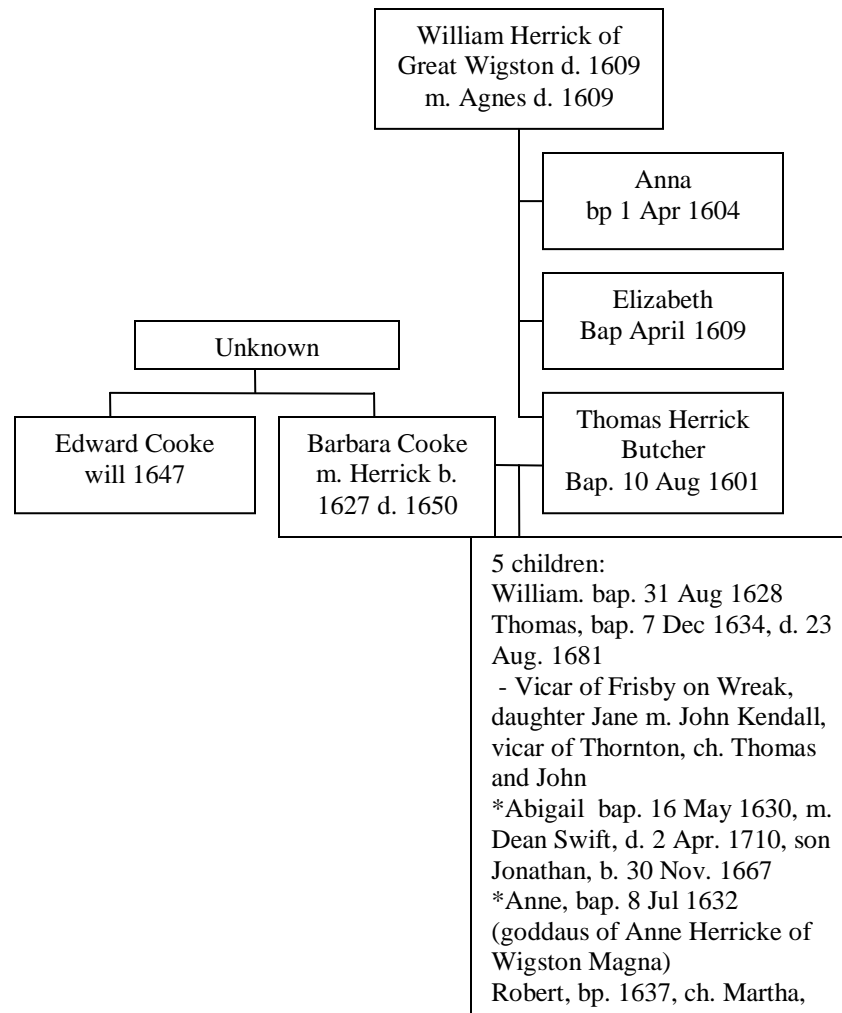

**Tree 10
Miscellaneous
Unlinked
Continued**

St. Mary's Records

Robert Erick

Sarah, dau. 16 Feb. 1611
An, dau 12 March 1618
William, s 20 Aug. 1620
Henry, s. 24 Nov 1622
Thomas, s. 13 Jan 1624
John, s. d. 10 Jan 1627

Ann,
wife of Robert Erick, d. 02
Jan 1606

Robert Herrick
m. Hellin Thompson
14 Jan 1615

St. Mary's Records

John Heyrick

John, son 20 Jul 1606
Elizabeth, dau 27 Sep 1607
William, son 18 May 1600 (d.
22 May 1600)
Marye, dau 28 Jun 1601

Anthony, bp, son of Thomas
Heyrick and Rebecca Bruer,
bastard,
11 Sept. 1610