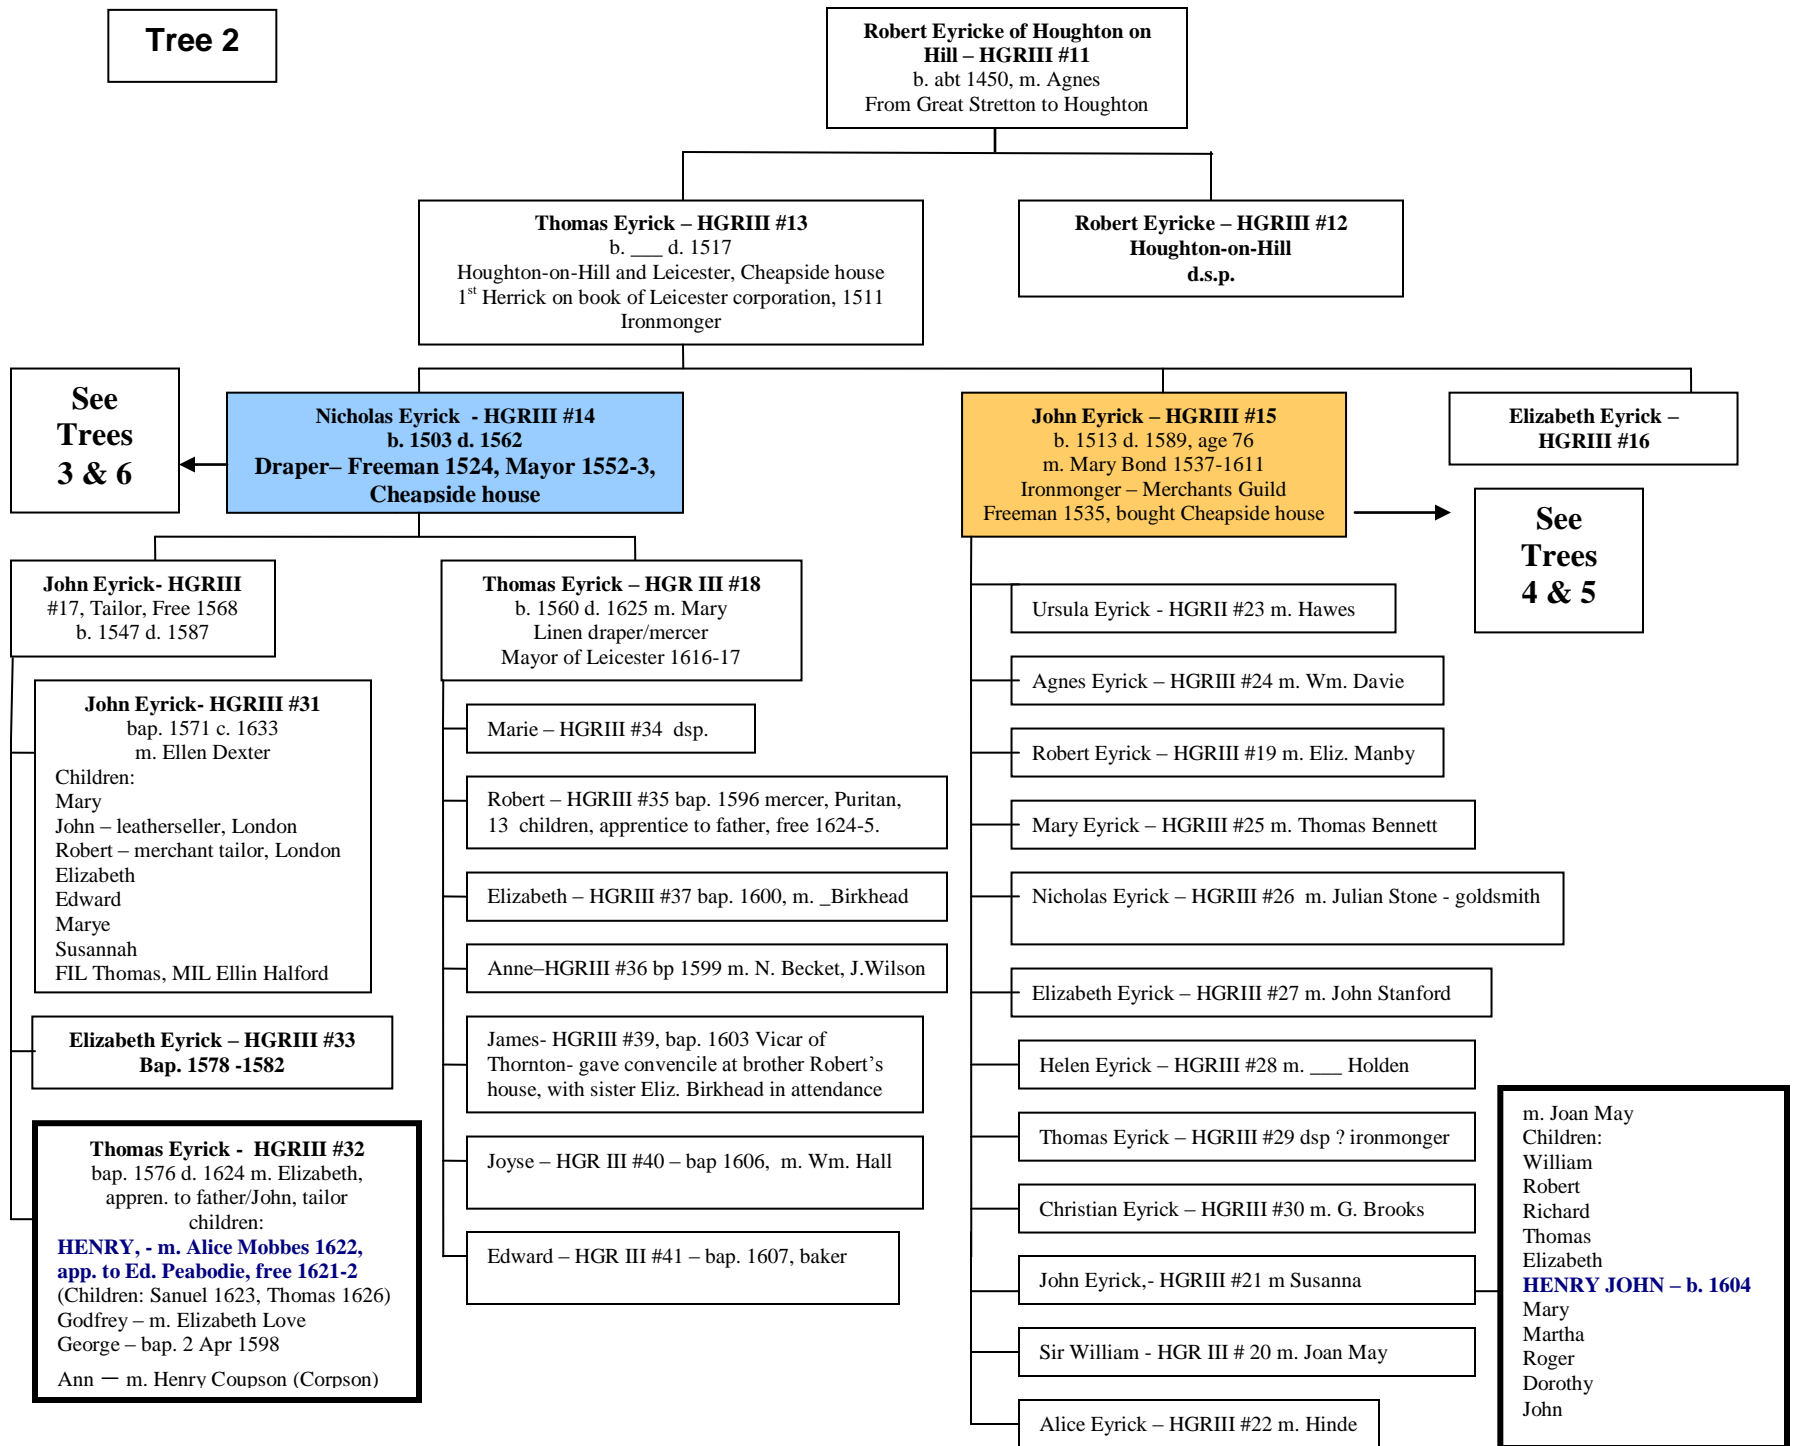

5. Upon our return, Dale reviewed the following resources at the DAR in Washington, D.C.:

- a. Fifty Great migration colonists to New England and their Origins, by John Brooks Threlfall
- b. The Great Migration: immigrants to New England, 1634-1635, Anderson and Sanborn
- c. The Great Migration begins: immigrants to New England, 1620-1633, Robert C. Anderson
- d. Twenty-six great migration colonists to New England and their origins, John B. Trelfall
- e. The Batchelder Genealogy-Leading Non-Conformists , Frederick Pierce
- f. Genealogy of the Peabody family, E.M. Peabody
- g. History of New England: wonder-working Providence of Sion's Savior in New England, Edward Johnson, London 1654
- h. Descendants of Rev. Francis Higginson, Thomas W. Higginson, 1910
- i. Puritan Age and Rule in the Colony of Mass. Bay 1629-1685, Geo. Ellis, 1888, 1970
- j. Every day life in the Mass. Bay Colony, Geo. Francis Dow, 1935
- k. Letters from New England- Mass Bay Colony 1629-1638, Everett Emerson
- l. Romance and Reality of the Puritan Coast, Edmund H. Garrett

Tree Contents

Timeline of Events with Herrick Family Connections

- Tree 1 Ancient Generations 1216-1518
- Tree 2 Relationship of the Two Henry's – Henry of Beaumanor and Henry, son of Thomas the Weaver
- Tree 3 Nicolas Eyrick Line
- Tree 4 John Eyrick Line
- Tree 5 John Eyrick's Grandchildren and Great-grandchildren
- Tree 6 Nicholas Eyrick's Grandchildren and Great-grandchildren
- Tree 7 Unlinked Herricks – Wigston
- Tree 8 Unlinked Herricks – Houghton
- Tree 9 Miscellaneous Unlinked
- Tree 10 Miscellaneous Unlinked continued
- Tree 11 Unlinked Herricks – London Gardener
- Tree 12 Allied Families – Massie, Leach, Love, Mobbes and Lilley

Tree 1

English Herrick Genealogy

**Ancient Generations
1216-1518**

Tree 2

Tree 3

Nicholas Eyrick - HGR III #14
 b. 1503 d. 1562
Draper -Freeman 1535, Mayor of
Leicester 1552-3

John Eyrick- HGR III
 #17, Tailor, Free 1568
 b. 1547 d. 1587
 m. Elizabeth Freethe