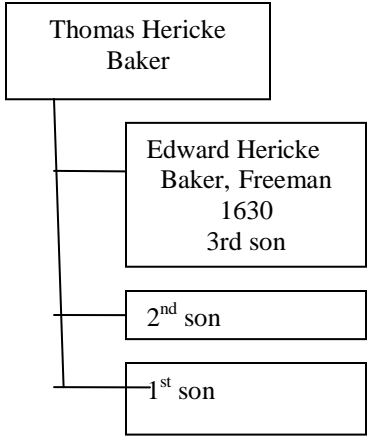

Tree 9
Miscellaneous
Unlinked

Thomas Herick
Skyrbeck, Co., Linc.
Will 10/28/1628
5/4/1587 m. Agnes
Related to Charles of Skyrbeck?
Will: Old mistris Mrs. Barbara
Nevell of Grove, younger mistris
Mrs. Nevell of Boston (wife of
Anthony Nevell, Margery
Adyeal's Peele, dau. Of Eliz.
Peele, Wm. Knight, Wm Woodye,
Thoms Nicholls, Wm Tuckney

John Heyrick

Emine Ericke
b. 28 June 1601
m. Thomas Hardyman
4/29/1627

Henry Heyrick
Clerk
2 suits x, 1650