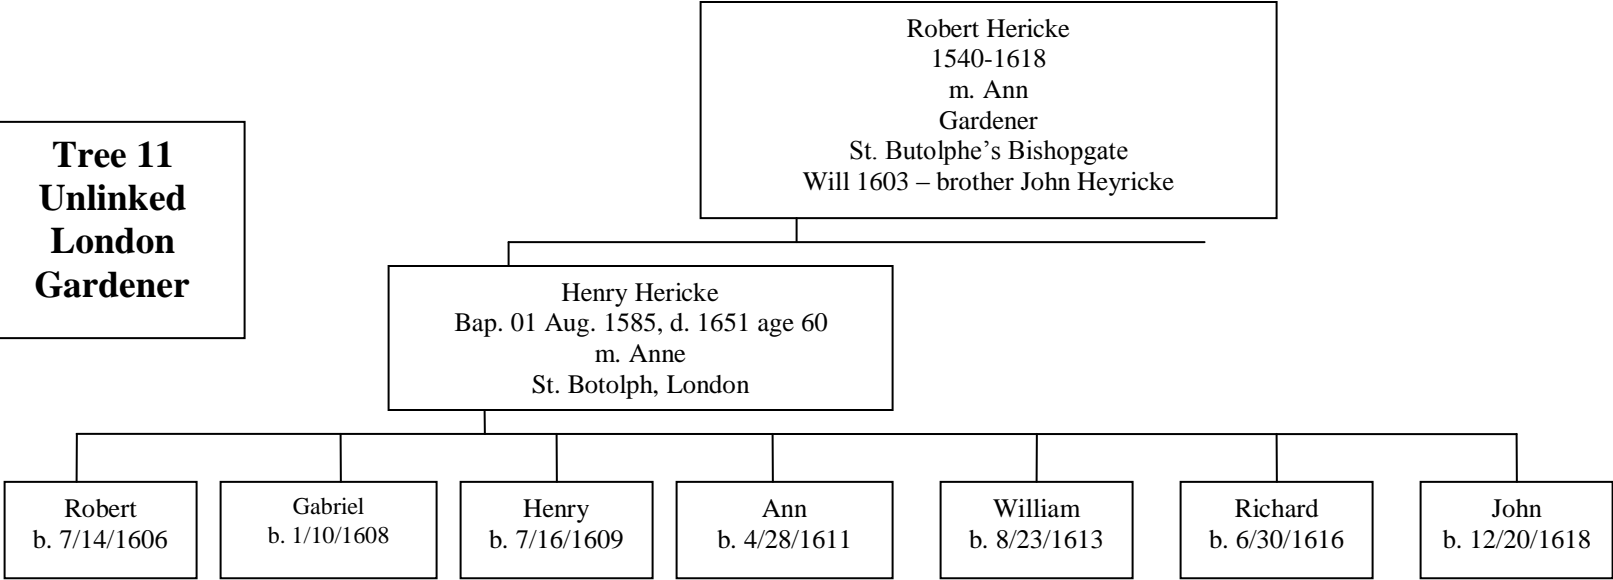

Anthony, bp, son of Thomas
Heyrick and Rebecca Bruer,
bastard,
11 Sept. 1610

**Tree 11
Unlinked
London
Gardener**

**Tree 12
Allied
Families**

Massie

Marye, dau. Willima, bp 13
Nov 1614
Joseph, s Thomas bap 05
Dec 1625
Thomas, s. Thomas bap 30
Dec 1627
Elizabeth, d. Thomas 13
May 1629